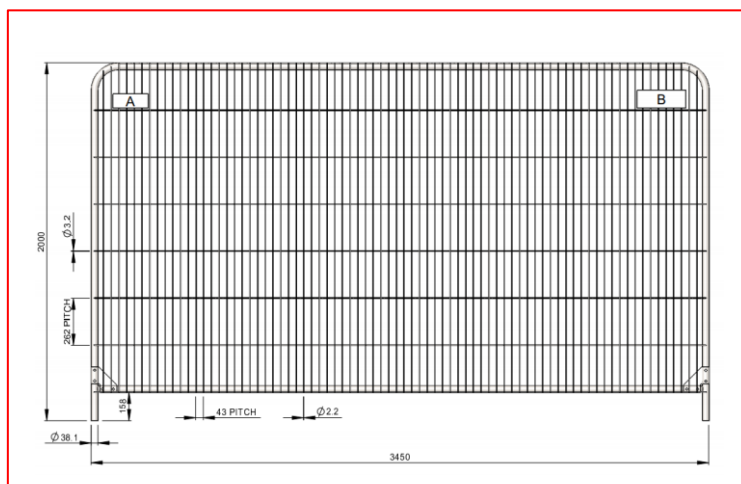

Available in these dimensions(mm) 3450x2000x40
Weight (kg): 14.9

See More Product Details on [ZND Website](#)

Sales:

Mesh Style Temporary Fencing (New) –New panel supplied with one clip and one foot **£40.00 + VAT**