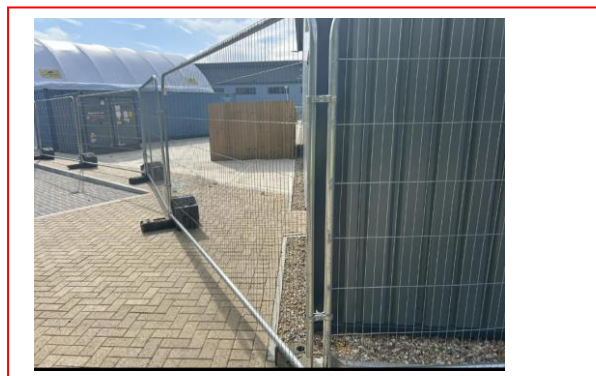

Heras...

Anti climb panel...

Temporary security fencing...

Whatever you may call it, each client uses a different name. We have thousands of panels ready for your hire and purchase needs

Key Features:

- Secure with Anticlimb mesh
- Pedestrian and Vehicle gates allow controlled access in and out of your site.
- Used extensively at events to segregate zones alongside of securing all types of areas.

Many accessories are provided for these panels and can be made appropriate for any circumstance. Antitamper clips and sledges can provide extra security. We can also provide mesh coverings which can also be branded to your specifications to keep sites secure but also looking as professional as possible and in-keeping with a companies aesthetic.

Available in these dimensions(mm) 3450x2000x40
Weight (kg): 14.9

See More Product Details on [ZND Website](#)

Sales:

Mesh Style Temporary Fencing (New) –New panel supplied with one clip and one foot **£40.00 + VAT**